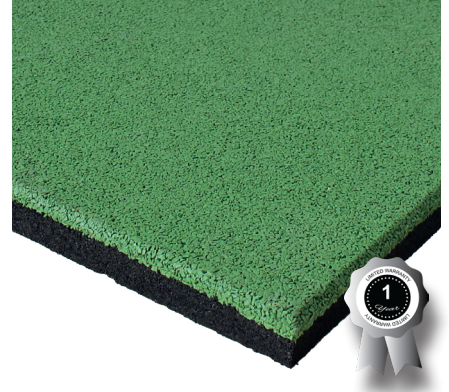

BEKA RUBBER

Flooring that meets your needs

Technical Data Sheet: BeHobby EPDM
Revision: Feb 2023

BeHobby EPDM

BeHobby EPDM rubber tiles have been designed for protecting our children when they play at a playground or in wall climbing facilities. **BeHobby EPDM** series provide superb impact absorption, long hard-wear properties and higher protection against UV and weather conditions.

Manufactured specifically for outdoor use, **BeHobby EPDM** tiles are the rubber tiles for those seeking a protective flooring and a long term solution against weather conditions.

BeHobby EPDM tiles can be installed hard subfloors (flat bottom).

COMPOSITION

Recycled SBR Rubber, MDI polyurethane bonding agent, 100% new EPDM

SPECIFICATIONS

Usage	Outdoor
Size	500 x 500mm ($\pm 1,5\%$)
Thickness	25mm+5mm / 35mm+5mm / 45mm+5mm ($\pm 2\%$)
Color	 *Other colors on demand.
Surface	Slightly porous, soft, smooth
Density	750-780 kgs/m ³
Weight/m ²	27 kg (25+5 mm) / 35 kg (35+5 mm) / 44 kg (45+5 mm)
Hardness	60 \pm 3 Shore A