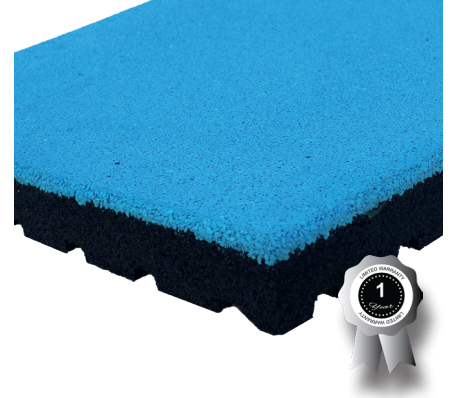

BEKA RUBBER

Flooring that meets your needs

Technical Data Sheet: BeFlex EPDM
Revision: Feb 2023

BeFlex EPDM

BeFlex EPDM rubber tiles have been designed in order to protect our children when they play on playgrounds, terraces, kindergartens, wall climbing facilities, etc.

BeFlex EPDM series ensure superb impact absorption, longer duration and higher protection against UV and weather conditions. Manufactured specifically for outdoor use, **BeFlex EPDM** tiles are the rubber tiles for those seeking a protective flooring and a long term solution against weather conditions.

BeFlex EPDM tiles can be installed both on hard and soft subfloors (grooved bottom).

COMPOSITION

Recycled SBR Rubber, MDI polyurethane bonding agent, 100% new EPDM

SPECIFICATIONS

Usage	Outdoor
Size	50x50cm ($\pm 0,8\%$)
Thickness	25mm + 5mm / 35mm + 5mm / 45mm + 5mm (± 2 mm)
Color	 * Other colors on demand.
Surface	Slightly porous, soft, smooth
Density	750-770 kgs/m ³
Weight/m ²	27 kg (25+5 mm) / 35 kg (35+5 mm) / 44 kg (45+5 mm)
Hardness	60 \pm 3 Shore A